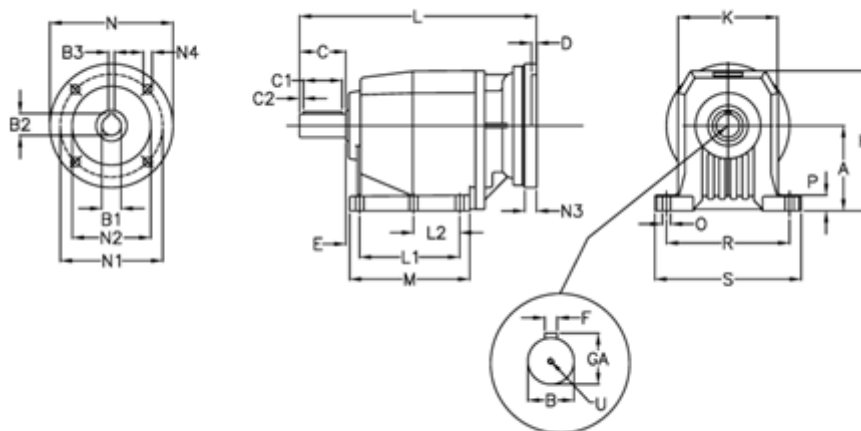

Article number: 40600760681230
 Description: Helical gearbox
 C704P-606,8-P80B5

Measures

A = 210	D = 7.0	L2 = 0.0	P = 30
B = 60	E = 25	M = 222.0	R = 300
B1 = 19	F = 18	N = 200	S = 350
B2 = 21.8	GA = 64.0	N1 = 165	U = M20x42
B3 = 6	H = 349	N2 = 130	
C = 120	K = 262	N3 = 0	
C1 = 90	L = 524.0	N4 = M10x12	
C2 = 15	L1 = 165.0	O = 22	